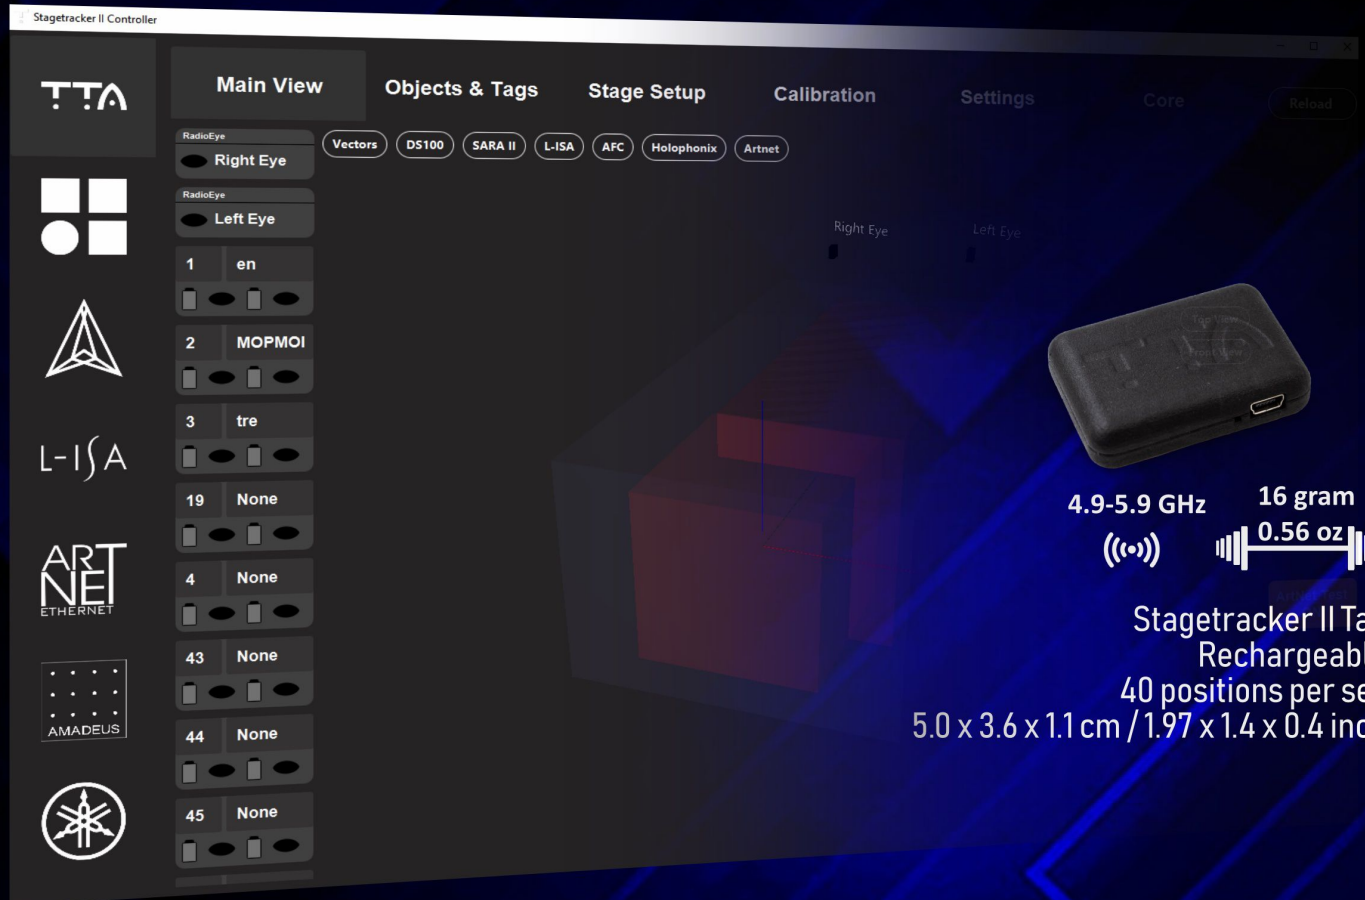

*Realtime tracking in 3D
Indoor and outdoor use in any weather. Highly reliable RF tracking.
Transmitter can be hidden within clothing. Quick and easy setup.*

Stagetracker II

by TTA

New immersive technologies capture the imaginations of audiences worldwide, with Stagetracker II enabling multi-dimensional immersive experiences - in realtime.

Integrated with the market leading immersive solutions.

4.9-5.9 GHz
16 gram
0.56 oz

Stagetracker II Tag
Rechargeable
40 positions per sec
5.0 x 3.6 x 1.1 cm / 1.97 x 1.4 x 0.4 inch

10 kg
22 lb
IP67

Stagetracker II RadioEye
-20 to 55 °C / -4 to 131 °F
Covers 100 degrees angle
Accuracy ±0.25 degrees
60 antennas inside
Coverage 200 m / 656 ft
35 x 35 x 20 cm / 13.8 x 13.8 x 7.9 inch